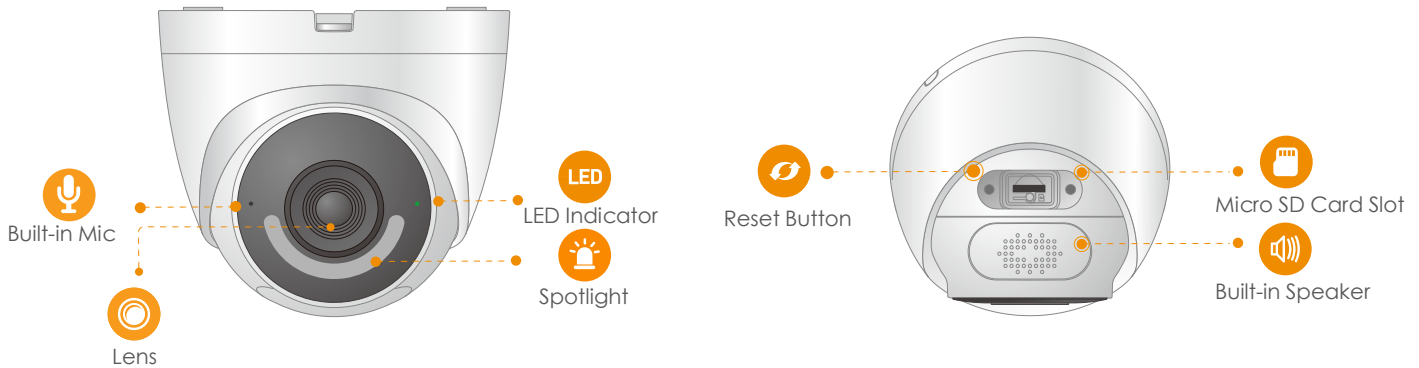

Specifications

Camera

1/2.7" 2 Megapixel Progressive CMOS
2MP(1920 x 1080)
Night Vision: 30m(98ft) Distance
2.8mm/3.6/6mm Fixed Lens
Field of View : 2.8mm: 114° (H), 59° (V), 135° (D)
3.6mm: 93° (H), 48° (V), 118° (D)
6mm: 55° (H), 31° (V), 62° (D)

Video & Audio

Video Compression : H.265/H.264
Up to 25/30fps Frame Rate
16x Digital Zoom
Built-in Mic & Speaker, 110dB Siren
Built-in Spotlight

Notice Management

Motion Detection
Human Detection
Configurable Region

Network

1x 100Mbps Ethernet Port
Wi-Fi:IEEE802.11b/g/n,100m Open Field
Dual Internal Antennas, 2 x 2 MIMO
Soft AP
CGI, ONVIF
imou App: iOS, Android

Auxiliary Interface

Micro SD Card Slot(up to 256GB)
Reset Button

General

DC 12V1A Power Supply
Power Consumption:≤7W
Material: Metal + Plastic
Working Environment:-30° C~+60° C, Less Than 95%RH
IP67 Weatherproof
Dimensions: 109.9 × 109.9 × 102.2mm (4.3 × 4.3 × 4inch)
Weight: 352g (0.91lb)
CE, FCC

What's in the box

- 1x Camera
- 1x Quick Start Guide
- 1x Power Adapter
- 1x Mounting Plate
- 1x Screw Package
- 1x Installation Position Map
- 1x Waterproof Connector